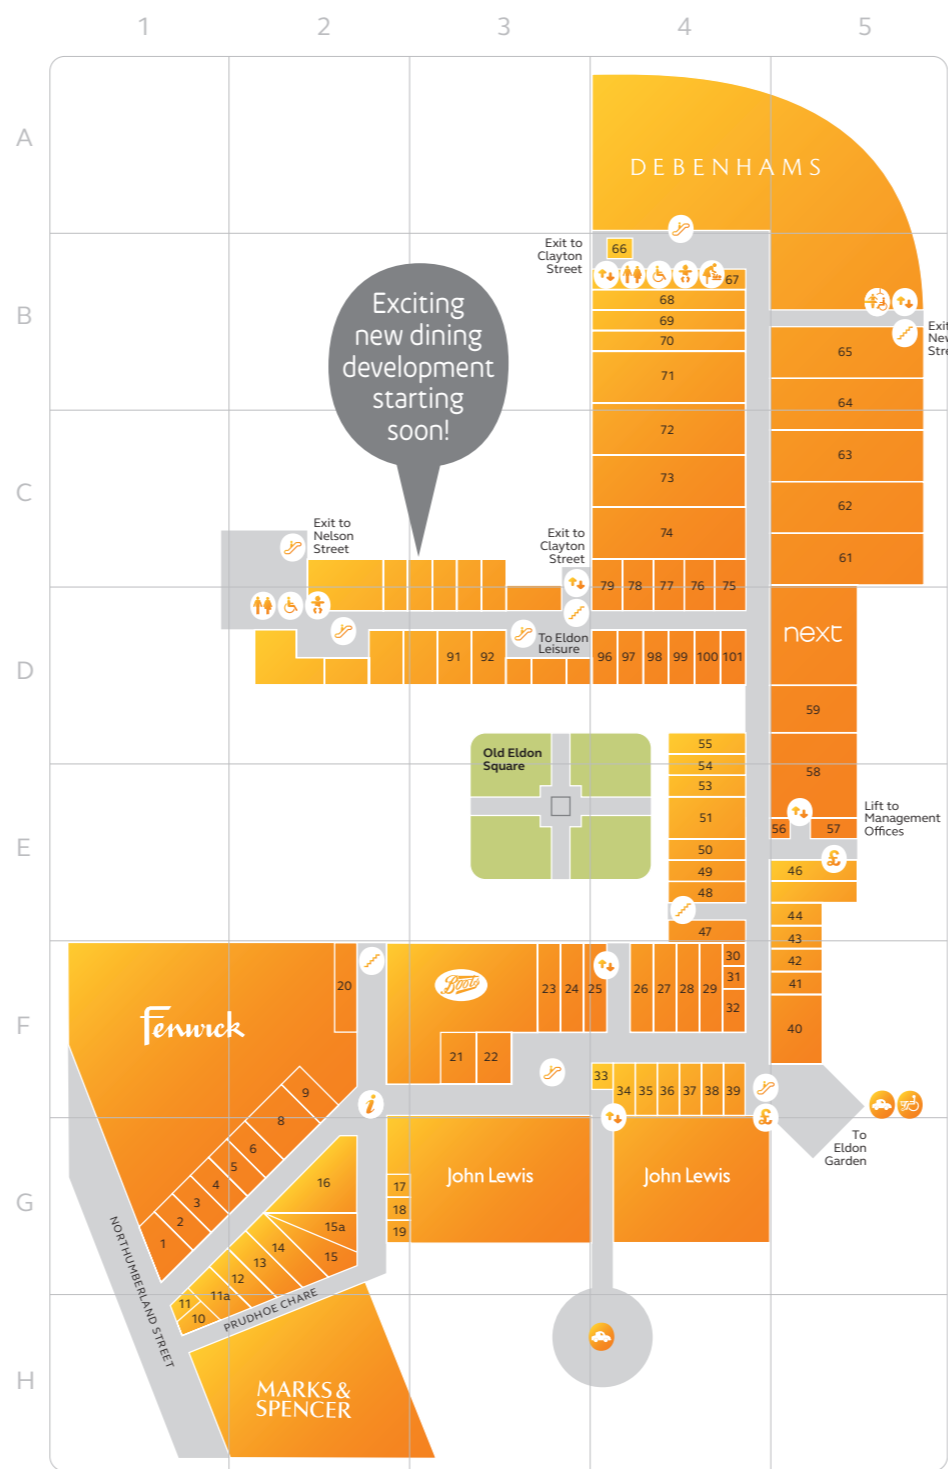

Health & Beauty

Boots F3/N3
 Holland & Barrett E4 51
 House of Savannah M3 134
 L'Occitane F4 38
 Lush F3 24
 Neal's Yard Remedies G2 17
 Pro Skin G2 15a
 Supercuts D4 97
 The Body Shop E4 54
 The Fragrance Shop G2 8
 The Original Barber Shop E5 57
 The Perfume Shop G1/E4 11a/53

Jewellery

Beaverbrooks F4 32
 Ernest Jones G2 6
 Fraser Hart F4 37
 Goldsmiths D4 101
 Pandora D4 100
 Swarovski F4 28
 Warren James D4 99
 Watch Repair Centre G2 19

Opticians

Boots Opticians N3
 Optical Express E5 44
 Specsavers D3 91

Speciality Shops

British Heart Foundation J4 125
 eurochange G2 15
 Lakeland F4 27
 The Holiday Money Shop N3 139
 Timpson F4 31
 Virgin Holidays (within Debenhams) A4/I4
 Woolly Minded K4 122

Sport & Leisure

adidas C4 74
 Eldon Leisure D3
 Ladbroke's I4 126
 Powerhouse Fitness L5 150
 Triple X Nutrition K4 121

Variety Stores

Argos N3
 Collectables D4 78
 Poundland O4/J4 143/124

Upper Mall

Lower Mall

KEY

- Accessible Toilet B4:D2:N4
- Assisted Changing Facility B5
- Baby Change B4:I4
- Baby Feeding B4:D2:N4
- Bus Station O3
- Car Park F5:O5:P4
- Cash Point D2:E5:F4:I4:O4
- Escalator B4:C2:D2:D3:F3:F4:J4:K3:L2:N3
- Information E5:L2
- Lift B4:B5:D3:E5:F4:G4:I4:J5:K4:N3
- Metro Station L2
- Shopmobility F5
- Stairs B5:E4:F2:J5:M4
- Toilets B4:D2:N4:O4