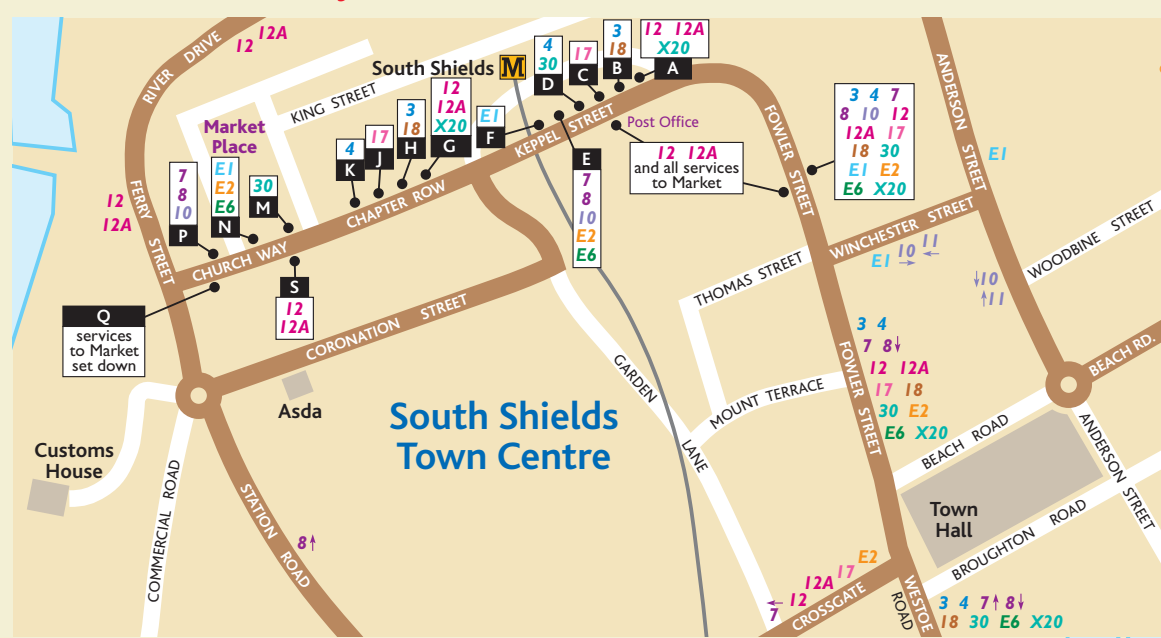

Where to catch your bus in the town centre

How often around the town

- 3** Mon-Sat daytimes every 10 mins
Mon-Sun evenings every 30 mins
Sunday daytimes every 30 mins
- 4** Mon-Sat daytimes every 10 mins
Mon-Sun evenings every 30 mins
Sunday daytimes every 30 mins
- 7** Mon-Sat daytimes every 10 mins
Mon-Sun evenings every 30 mins
Sunday daytimes every 30 mins
- 8** Mon-Sat daytimes every 10 mins
Mon-Sun evenings every 30 mins
Sunday daytimes every 30 mins
- 10** Mon-Sat daytimes every 30 mins
Mon-Sun evenings every 60 mins
Sunday daytimes every 30 mins
- 11** Mon-Sat daytimes every 30 mins
Mon-Sun evenings every 60 mins
Sunday daytimes every 30 mins
- 12** Mon-Sat daytimes every 30 mins
Mon-Sun evenings every 60 mins
- 12A** Sunday daytimes every 30 mins
Combined frequencies shown
- 17** Mon-Sat daytimes every 10 mins
Mon-Sun evenings every 30 mins
Sunday daytimes every 30 mins
- 18** Mon-Sat daytimes every 10 mins
Mon-Sun evenings every 30 mins
Sunday daytimes every 30 mins
- 30** Mon-Sat daytimes every 30 mins
Mon-Sun evenings every 60 mins
Sunday daytimes every 60 mins
Evening and Sunday buses continue to Cineworld
- E1** Mon-Sat daytimes every 20 mins
Mon-Sun evenings every 30 mins
Sunday daytime every 30 mins
- E2** Mon-Sat daytimes every 20 mins
Mon-Sun evenings every 30 mins
Sunday daytimes every 30 mins

- E6** Mon-Sat daytimes every 20 mins
Mon-Sun evenings every 30 mins
Sunday daytimes every 30 mins
- X20** Mon-Sat daytimes every 30 mins
Mon-Sun evenings every 60 mins
Sunday daytimes every 60 mins
- X34** Mon-Sat daytimes every 30 mins

Map and frequency guide correct at time of production - January 2013